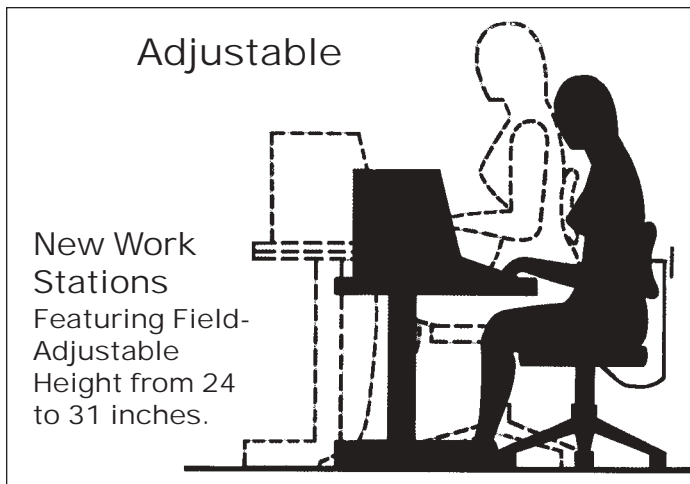

FILING / STORAGE

Micrographic Work Stations

Innovative new work stations provide top quality at affordable pricing. Optional shelf is available for all tables. Contact us on the exact

size desired. Our systems representative will assist you to "tailor fit" your work station needs.

■ Pedestals For Tables - Full range available - contact us for