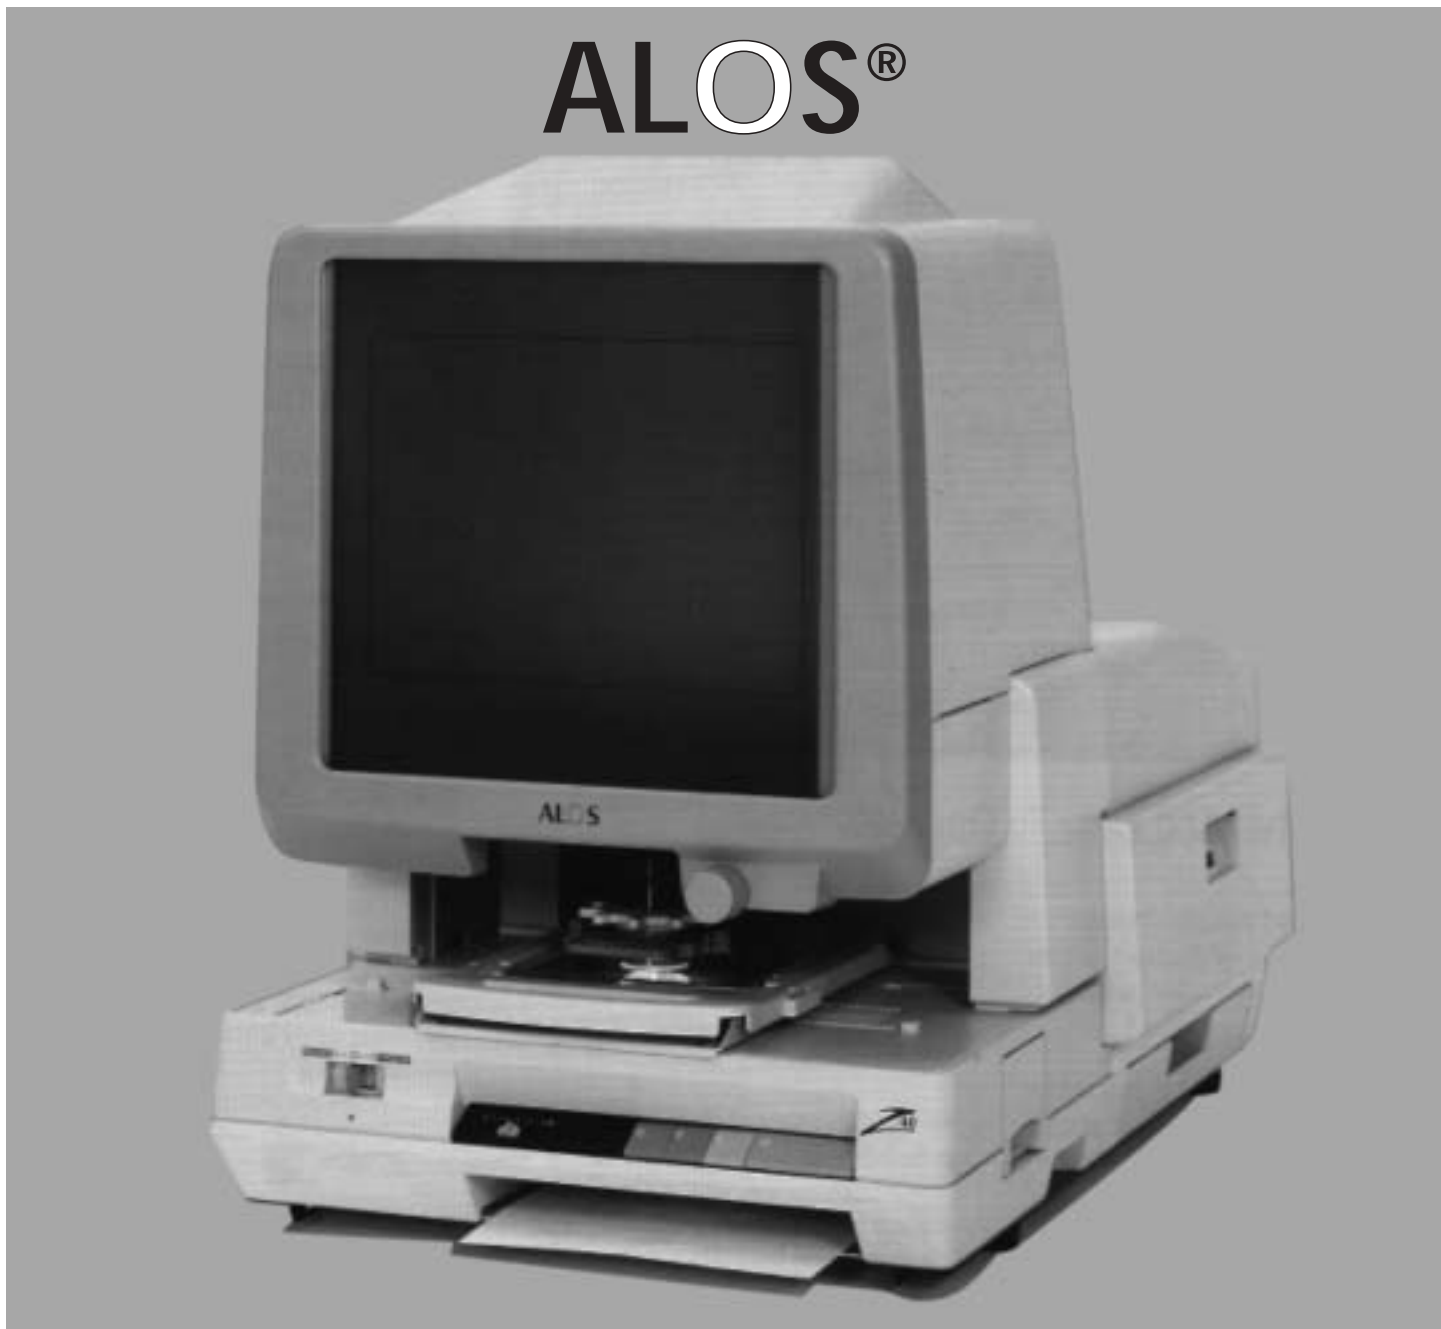

NEW EQUIPMENT

Plain Paper Reader-Printer

The ALOS Z40 is an economical, compact, energy-efficient, plain paper reader-printer that offers Zoom lens capability. This unique feature enables the operator to change magnification, view, and print; all without changing a lens.

For convenience and ease of operator use, all controls are located in the front of the machine. Space conscious in design, prints exit up front in the built-in paper tray, allowing the Z40 to be used in small work areas.

Using an exclusive imaging process, the ALOS Z40 achieves affordable print costs, while keeping the cost of maintenance down.

The ALOS Z40 is attractively designed and will complement any office decor. Reliable and efficient, durably constructed, and simple to operate, the Z40 represents unsurpassed productivity in its class.